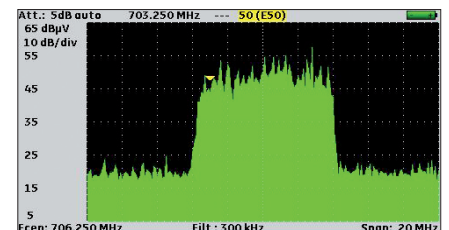

SEFRAM 7846

The ideal companion for Digital Terrestrial TV (DVB-T) and satellite TV (DVB-S and DVB-S2) Display SD* and HD* TV programs

Robust and easy to use

With only 5 keys on the front panel, you access directly to all measurements. Using the 7846 is intuitive. The new rugged plastic housing is designed for extensive field use and protects sensitive parts of the instrument.

All digital measurements in DVB-T, DVB-S and DVB-S2

The 7846 provides all measurements in **DVB-T, DVB-S and DVB-S2**. You will get : BER, MER, lost packets and noise margin/link margin.

SEFRAM 7846 : remote supply from 5V to 24V is included

When the remote supply is needed for external amplifiers and LNB, the 7846 will offer the following voltages 5V, 13V, 18V and 24V. The TV meter provides DiSEqC 1.2 and SatCR compatibility.

LCD colour display with display of MPEG-2 and MPEG-4 TV programs

The 7846 offers a bright LCD TFT display for measurements results and for free-to-air TV programs (MPEG-2 and MPEG-4).

All necessary functions available to analyse signals and ease your job

The 7846 includes a spectrum analyser, display the constellation diagram (DVB-S/S2 and DVB-T) and the echoes (guard interval) for DVB-T.

* free to air

#	name	place	frequency	configuration
363	R1 CH PU	ST-ETIENNE	E50	---
364	R2 L P B	ST-ETIENNE	E23	---
365	R3 CANAL	ST-ETIENNE	E39	---
366	R4 M6 AB	ST-ETIENNE	E54	---
367	R5 HD	ST-ETIENNE	E29	---
368	R6 TF1 N	ST-ETIENNE	E26	---
0	DIGITAL+	ASTRA 1	10729 VL	---
1	ARD	ASTRA 1	10743 HL	---
2	SKY D	ASTRA 1	10773 HL	---

DVB-T
DVB-S
DVB-S2

**NEW PRODUCT
2011**

**SEFRAM
7846**

Fast checksat mode : save you time for dish alignment

The 7846 includes a very fast checksat mode for dish alignment. User will have a graphical information combined with a beeper.

USB interface