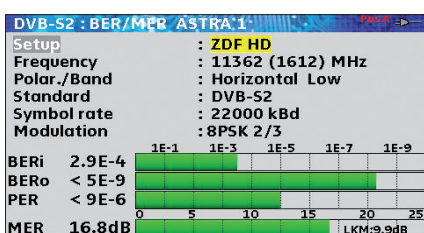

SEFRAM 7846

The ideal companion for Digital Terrestrial TV (DVB-T) and satellite TV (DVB-S and DVB-S2) Display SD* and HD* TV programs

Robust and easy to use

With only 5 keys on the front panel, you access directly to all measurements. Using the 7846 is intuitive. The new rugged plastic housing is designed for extensive field use and protects sensitive parts of the instrument.

All digital measurements in DVB-T, DVB-S and DVB-S2

The 7846 provides all measurements in **DVB-T, DVB-S and DVB-S2**. You will get : BER, MER, lost packets and noise margin/link margin.

SEFRAM 7846 : remote supply from 5V to 24V is included

When the remote supply is needed for external amplifiers and LNB, the 7846 will offer the following voltages 5V, 13V, 18V and 24V. The TV meter provides DiSEqC 1.2 and SatCR compatibility.

LCD colour display with display of MPEG-2 and MPEG-4 TV programs

The 7846 offers a bright LCD TFT display for measurements results and for free-to-air TV programs (MPEG-2 and MPEG-4).

All necessary functions available to analyse signals and ease your job

The 7846 includes a spectrum analyser, display the constellation diagram (DVB-S/S2 and DVB-T) and the echoes (guard interval) for DVB-T.

* free to air

#	name	place	frequency	configuration
363	R1 CH PU	ST-ETIENNE	E50	---
364	R2 L P B	ST-ETIENNE	E23	---
365	R3 CANAL	ST-ETIENNE	E39	---
366	R4 M6 AB	ST-ETIENNE	E54	---
367	R5 HD	ST-ETIENNE	E29	---
368	R6 TF1 N	ST-ETIENNE	E26	---
0	DIGITAL+	ASTRA 1	10729 VL	---
1	ARD	ASTRA 1	10743 HL	---
2	SKY D	ASTRA 1	10773 HL	---

DVB-T
DVB-S
DVB-S2

**NEW PRODUCT
2011**

**SEFRAM
7846**

Fast checksat mode : save you time for dish alignment

The 7846 includes a very fast checksat mode for dish alignment. User will have a graphical information combined with a beeper.

USB interface