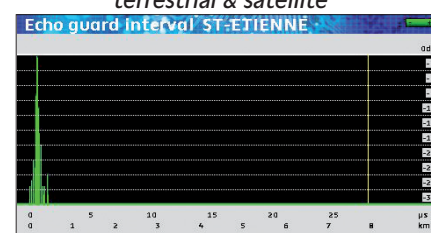

Channels monitoring terrestrial & satellite

Echoes display with guard interval