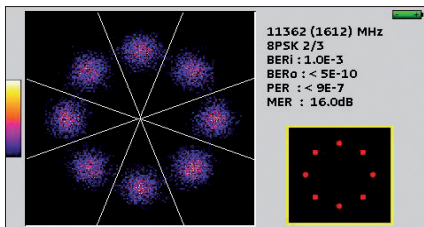

Constellation diagram

#	name	place	frequency	configuration
363	R1 CH PU	ST-ETIENNE	E50	---
364	R2 L P B	ST-ETIENNE	E23	---
365	R3 CANAL	ST-ETIENNE	E39	---
366	R4 M6 AB	ST-ETIENNE	E54	---
367	R5 HD	ST-ETIENNE	E29	---
368	R6 TF1 N	ST-ETIENNE	E26	---
0	DIGITAL+	ASTRA 1	10729 VL	---
1	ARD	ASTRA 1	10743 HL	---
2	SKY D	ASTRA 1	10773 HL	---