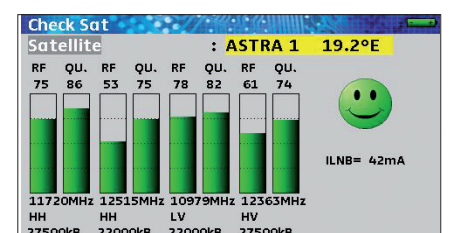

Channels monitoring terrestrial & satellite

Fast spectrum analysis

All digital measurements

Echoes display with guard interval

Fast checksat mode for dish alignment

DVB-T  
DVB-S  
DVB-S2

**NEW PRODUCT  
2011**