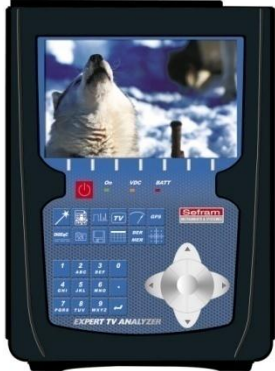

THE HD TV METERS FAMILY

READY FOR DVB-T2 !

Sefram

10/06/2008

BK PRECISION
ELECTRONIC TEST INSTRUMENTS

NEW FAMILY

NEW FAMILY:

- ◆ SEFRAM 7861
- ◆ SEFRAM 7861 HD-T2 (NEW)
- ◆ SEFRAM 7862 HD-T2 (NEW)
- ◆ SEFRAM 7865 HD-T2 (NEW)
- ◆ SEFRAM 7866 HD-T2 (NEW)

PRODUCT PHASED OUT:

- ◆ SEFRAM 7861 HD
- ◆ SEFRAM 7862 HD
- ◆ SEFRAM 7863 HD
- ◆ SEFRAM 7865 HD
- ◆ SEFRAM 7866 HD

SS

Sefram

10/06/2008

BK PRECISION
ELECTRONIC TEST INSTRUMENTS

NEW FEATURE FOR ALL MODELS T2 VERSION

Sefram

10/06/2008

BK PRECISION
ELECTRONIC TEST INSTRUMENTS

LIST PRICE UPGRADE DVB-T2 FOR COMPETITORS

- SEFRAM : 390 EUROS
- Part Number :978658000
 - ◆ ONLY FOR MODELS:
 - ↓ SEFRAM 7861 HD, 7862 HD, 7865 HD, 7866 HD
- PROMAX : 790 EUROS
- ROVER : 795 EUROS
- TELEVES : 1 350 EUROS

Sefram

10/06/2008

BK PRECISION
ELECTRONIC TEST INSTRUMENTS

OUR COMPETITOR PROMAX

- **SEFRAM 7861:**
- **LIST PRICE : 2790 €**
- **STRENGTH :**
 - ◆ **LARGE DISPLAY 7 INCHES**
 - ◆ **DVB-S2**
 - ◆ **CHECK SAT MODE**
 - ◆ **UPGRADE FOR HD TV PROGRAMS**