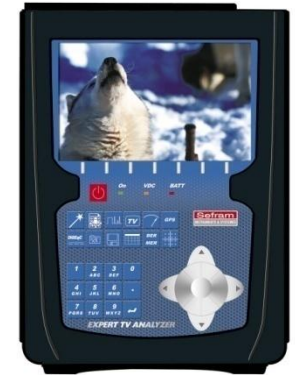

UNAOHM AP01 HD

- **AP 01 HD: 3 670 € HT**
- **STRENGTH**
  - **OPERATING MODE**
  - **REAL TIME SPECTRUM ANALYSIS**
  - **DVB-C, DVB-T, DVB-S /S2**
  - **OPTICAL FIBER MEASUREMENT INCLUDED**
- **WEAKNESSES**
  - **DISPLAY 5,7 INCHES**
  - **DVB-T2 NOT AVAILABLE**
  - **PRICE EXPENSIVE**

- **SEFRAM 7861 HD-T2:**
- **LIST PRICE : 3 400 €**
- **STRENGTH :**
  - **LARGE DISPLAY**
  - **FAST SPECTRUM.**
  - **USB KEY.**
  - **DISPLAY HDTV**
  - **DVB-T2**
  - **MER PER CARRIER**

Sefram

10/06/2008

BK PRECISION
ELECTRONIC TEST INSTRUMENTS