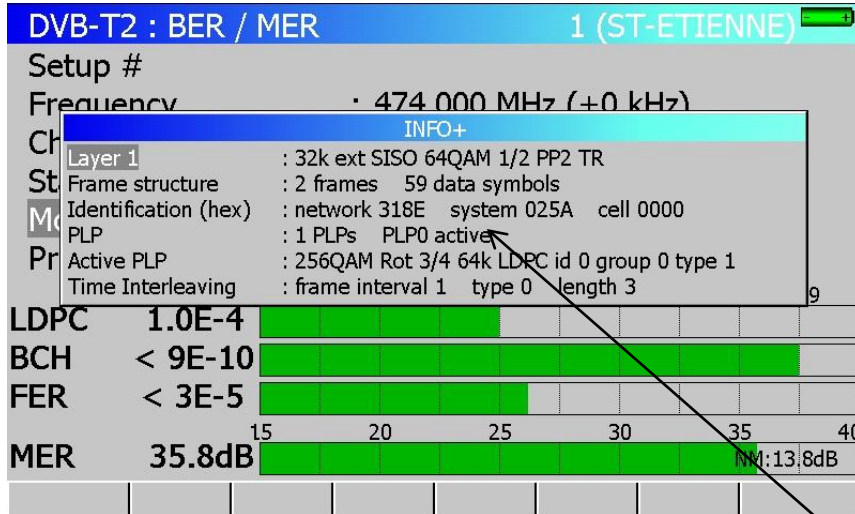

PRODUCT PHASED OUT:

- ◆ SEFRAM 7861 HD
- ◆ SEFRAM 7862 HD
- ◆ SEFRAM 7863 HD
- ◆ SEFRAM 7865 HD
- ◆ SEFRAM 7866 HD

SS

Sefram

10/06/2008

BK PRECISION
ELECTRONIC TEST INSTRUMENTS

NEW FEATURE FOR ALL MODELS T2 VERSION

- POWER MEASUREMENT IN DVB-T2 INCLUDING CARRIER TO NOISE

Sefram

10/06/2008

NEW FEATURE FOR ALL MODELS T2 VERSION

- COMPLETE DIGITAL MEASUREMENT AS WELL AS LDPC , BCH , FER and MER.
- PLP CAN BE MODIFIED TO MAKE NEW MEASUREMENT . PLP NUMBER IS DISPLAYED IN INFO + MENU.
- PLP : Physical Layer Pipe