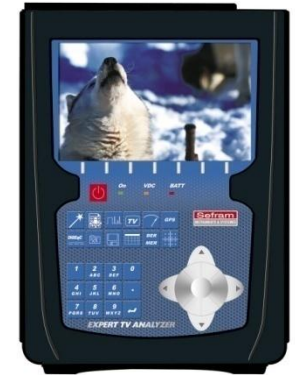

PROMAX TV EXPLORER HD +

- **TV EXPLORER HD +:**
- **LIST PRICE : 4 900 €**
- **STRENGTH :**
- **DVB-T2**
- **DISPLAY HD PROGRAMS WITH SOUND DD+ IN STANDART**
- **RECORD VIDEO STREAMING**
- **ASI IN/OUT**
- **HDMI INTERFACE**

- **WEAKNESSES :**
- **DISPLAY 6,5 INCHES**
- **QUALITY OF SPECTRUM ANALYSIS**

- **SEFRAM 7865 HD-T2:**

- **LIST PRICE : 4 990 €**

- **STRENGTH :**

- **LARGE DISPLAY**
- **DVB-S2. ASI IN/OUT**
- **COMPLETE SPECTRUM ANALYSIS**
- **ECHOS MEASUREMENT IN REAL TIME**
- **DVB-T2. SOUND DD+ IN STANDART**

Sefram

10/06/2008

BK PRECISION
ELECTRONIC TEST INSTRUMENTS