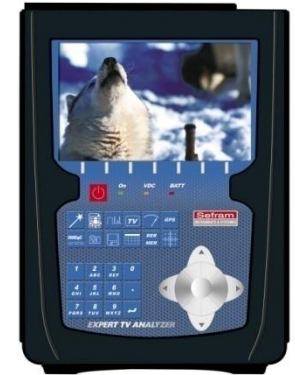

THE HD TV METERS FAMILY

READY FOR DVB-T2 !

Sefram

10/06/2008

BK PRECISION
ELECTRONIC TEST INSTRUMENTS

NEW FAMILY

NEW FAMILY:

- ◆ SEFRAM 7861
- ◆ SEFRAM 7861 HD-T2 (NEW)
- ◆ SEFRAM 7862 HD-T2 (NEW)
- ◆ SEFRAM 7865 HD-T2 (NEW)
- ◆ SEFRAM 7866 HD-T2 (NEW)

PRODUCT PHASED OUT:

- ◆ SEFRAM 7861 HD
- ◆ SEFRAM 7862 HD
- ◆ SEFRAM 7863 HD
- ◆ SEFRAM 7865 HD
- ◆ SEFRAM 7866 HD

SS

Sefram

10/06/2008

BK PRECISION
ELECTRONIC TEST INSTRUMENTS

NEW FEATURE FOR ALL MODELS T2 VERSION

Sefram

10/06/2008

BK PRECISION
ELECTRONIC TEST INSTRUMENTS

OUR COMPETITOR PROMAX

- **SEFRAM 7861:**
- **LIST PRICE : 2790 €**
- **STRENGTH :**
 - ◆ **LARGE DISPLAY 7 INCHES**
 - ◆ **DVB-S2**
 - ◆ **CHECK SAT MODE**
 - ◆ **UPGRADE FOR HD TV PROGRAMS**