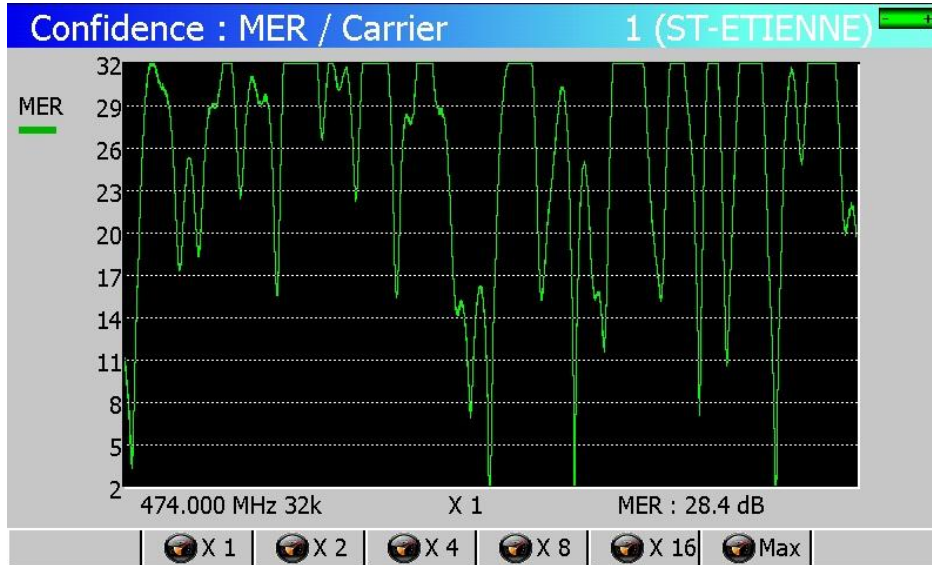

- POWER MEASUREMENT IN DVB-T2 INCLUDING CARRIER TO NOISE

Sefram

10/06/2008

NEW FEATURE FOR ALL MODELS T2 VERSION

- COMPLETE DIGITAL MEASUREMENT AS WELL AS LDPC , BCH , FER and MER.
- PLP CAN BE MODIFIED TO MAKE NEW MEASUREMENT . PLP NUMBER IS DISPLAYED IN INFO + MENU.
- PLP : Physical Layer Pipe

Sefi

10/06/2008

NEW FEATURE FOR ALL MODELS T2 VERSION

- DISPLAY ROTATED CONSTELLATION IN DVB-T2.
- ECHOES GUARD INTERVAL
 - ◆ DISPLAY PRE-ECHOES FOR DVB-T AND DVB-T2

NEW FEATURE FOR ALL MODELS T2 VERSION

- MER PER CARRIER FOR DVB-T AND DVB-T2.

Sefram

10/06/2008

BK PRECISION
ELECTRONIC TEST INSTRUMENTS

LIST PRICE NEW MODELS

- SEFRAM 7861 HD-T2 : 3 400 €
- SEFRAM 7862 HD-T2 : 3 990 €
- SEFRAM 7865 HD-T2 : 4 990 €
- SEFRAM 7866 HD-T2 : 6 350 €

- **AVAILABLE IN JUNE 2011**