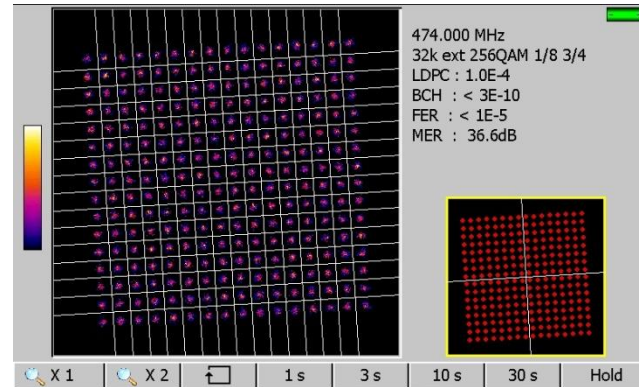

- POWER MEASUREMENT IN DVB-T2 INCLUDING CARRIER TO NOISE

Sefram

10/06/2008

NEW FEATURE FOR ALL MODELS T2 VERSION

- COMPLETE DIGITAL MEASUREMENT AS WELL AS LDPC , BCH , FER and MER.
- PLP CAN BE MODIFIED TO MAKE NEW MEASUREMENT . PLP NUMBER IS DISPLAYED IN INFO + MENU.
- PLP : Physical Layer Pipe

Sefi

10/06/2008

NEW FEATURE FOR ALL MODELS T2 VERSION

- DISPLAY ROTATED CONSTELLATION IN DVB-T2.
- ECHOES GUARD INTERVAL
 - ◆ DISPLAY PRE-ECHOES FOR DVB-T AND DVB-T2

NEW FEATURE FOR ALL MODELS T2 VERSION

- MER PER CARRIER FOR DVB-T AND DVB-T2.