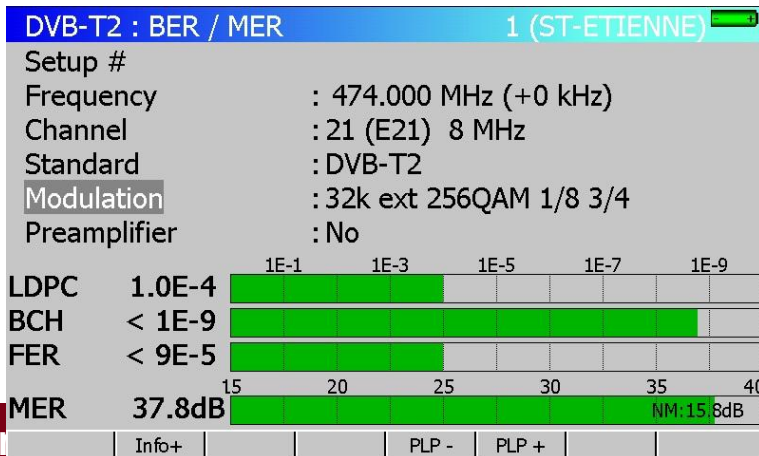

THE HD TV METERS FAMILY

READY FOR DVB-T2 !

Sefram

10/06/2008

BK PRECISION
ELECTRONIC TEST INSTRUMENTS

NEW FAMILY

NEW FAMILY:

- ◆ SEFRAM 7861
- ◆ SEFRAM 7861 HD-T2 (NEW)
- ◆ SEFRAM 7862 HD-T2 (NEW)
- ◆ SEFRAM 7865 HD-T2 (NEW)
- ◆ SEFRAM 7866 HD-T2 (NEW)

PRODUCT PHASED OUT:

- ◆ SEFRAM 7861 HD
- ◆ SEFRAM 7862 HD
- ◆ SEFRAM 7863 HD
- ◆ SEFRAM 7865 HD
- ◆ SEFRAM 7866 HD

SS

Sefram

10/06/2008

BK PRECISION
ELECTRONIC TEST INSTRUMENTS

NEW FEATURE FOR ALL MODELS T2 VERSION

- POWER MEASUREMENT IN DVB-T2 INCLUDING CARRIER TO NOISE

Sefram

10/06/2008

NEW FEATURE FOR ALL MODELS T2 VERSION

- COMPLETE DIGITAL MEASUREMENT AS WELL AS LDPC , BCH , FER and MER.
- PLP CAN BE MODIFIED TO MAKE NEW MEASUREMENT . PLP NUMBER IS DISPLAYED IN INFO + MENU.
- PLP : Physical Layer Pipe