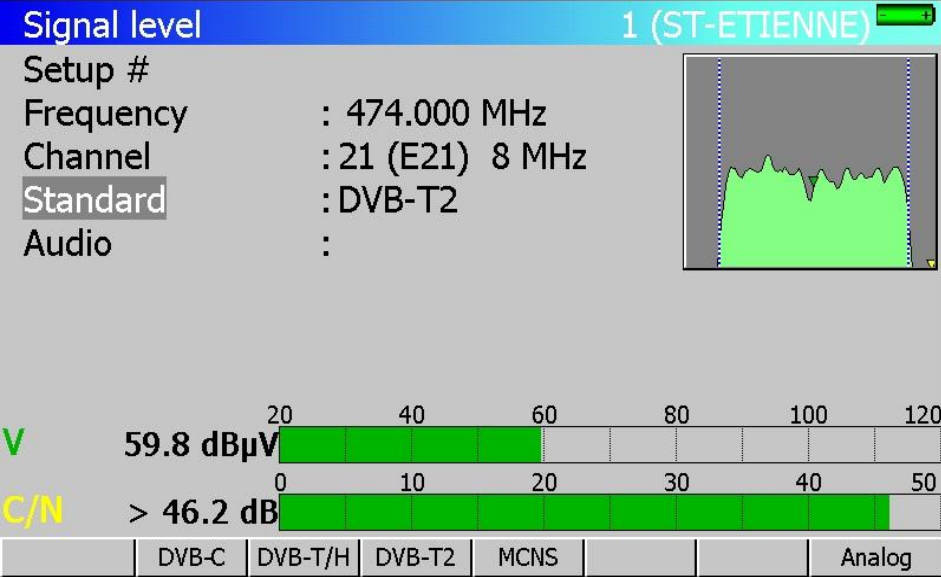

PRODUCT PHASED OUT:

- ◆ SEFRAM 7861 HD
- ◆ SEFRAM 7862 HD
- ◆ SEFRAM 7863 HD
- ◆ SEFRAM 7865 HD
- ◆ SEFRAM 7866 HD

SS

Sefram

10/06/2008

BK PRECISION
ELECTRONIC TEST INSTRUMENTS

NEW FEATURE FOR ALL MODELS T2 VERSION

- POWER MEASUREMENT IN DVB-T2 INCLUDING CARRIER TO NOISE

Sefram

10/06/2008

NEW FEATURE FOR ALL MODELS T2 VERSION

- COMPLETE DIGITAL MEASUREMENT AS WELL AS LDPC , BCH , FER and MER.
- PLP CAN BE MODIFIED TO MAKE NEW MEASUREMENT . PLP NUMBER IS DISPLAYED IN INFO + MENU.
- PLP : Physical Layer Pipe