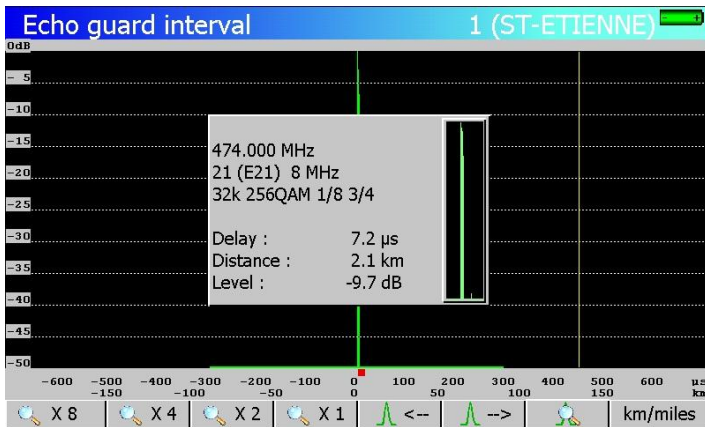

- POWER MEASUREMENT IN DVB-T2 INCLUDING CARRIER TO NOISE

Sefram

10/06/2008

NEW FEATURE FOR ALL MODELS T2 VERSION

- COMPLETE DIGITAL MEASUREMENT AS WELL AS LDPC , BCH , FER and MER.
- PLP CAN BE MODIFIED TO MAKE NEW MEASUREMENT . PLP NUMBER IS DISPLAYED IN INFO + MENU.
- PLP : Physical Layer Pipe

Sefi

10/06/2008

NEW FEATURE FOR ALL MODELS T2 VERSION

- DISPLAY ROTATED CONSTELLATION IN DVB-T2.
- ECHOES GUARD INTERVAL
 - ◆ DISPLAY PRE-ECHOES FOR DVB-T AND DVB-T2

NEW FEATURE FOR ALL MODELS T2 VERSION

- MER PER CARRIER FOR DVB-T AND DVB-T2.